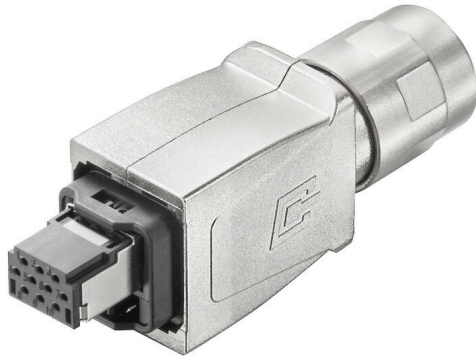

**IE-PS-V14M-HYB-10P**

**Weidmüller Interface GmbH & Co. KG**  
Klingenbergstraße 26  
D-32758 Detmold  
Germany

www.weidmueller.com

PushPull plug-in connector set according to IEC  
61076-3-117 ver.14 (PROFINET), metal incl. hybrid insert

**General ordering data**

Version	Hybrid plug, Cat.5 (ISO/IEC 11801)
Order No.	<a href="#">1072910000</a>
Type	IE-PS-V14M-HYB-10P
GTIN (EAN)	4032248831128
Qty.	10 items

Sheath diameter, max. 10 mm

Protection degree IP67

Connection 1 Hybrid (Q10)