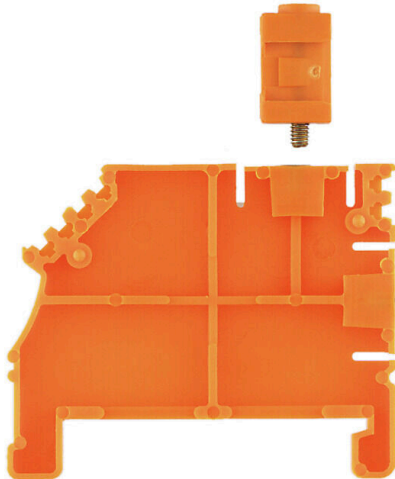

WBB ZA WDU1.5/BL 10/10

Weidmüller Interface GmbH & Co. KG
Klingenbergstraße 26
D-32758 Detmold
Germany

www.weidmueller.com

Product image

We offer a broad portfolio of mounting support for easy handling and supplementation of our products. From various tools to insulating sleeves and various screws, our components are matched to each other down to the last detail and thus facilitate assembly in compliance with the respective standards and protective regulations.

General ordering data

Version	Partition plate (terminal), orange, Height: 45.4 mm, Width: 5 mm, V-2, PA 66
Order No.	1068260000
Type	WBB ZA WDU1.5/BL 10/10
GTIN (EAN)	4008 1900 1565 7
Qty.	10 items

WBB ZA WDU1.5/BL 10/10

Weidmüller Interface GmbH & Co. KG
 Klingenbergstraße 26
 D-32758 Detmold
 Germany

www.weidmueller.com

Technical data
Approvals

ROHS	Conform
------	---------

Dimensions and weights

Depth	36.7 mm	Depth (inches)	1.4449 inch
Height	45.4 mm	Height (inches)	1.7874 inch
Width	5 mm	Width (inches)	0.1968 inch
Net weight	4.31 g		