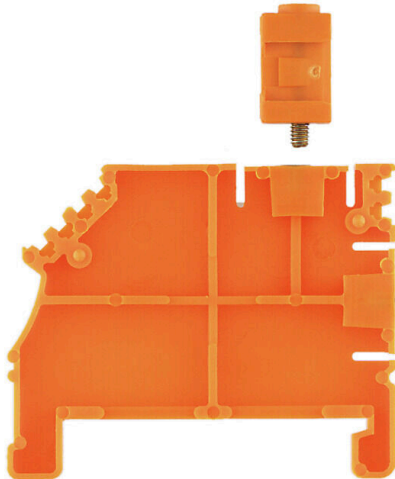

WBB ZA WDU1.5/BL 10/10

Weidmüller Interface GmbH & Co. KG
Klingenbergstraße 26
D-32758 Detmold
Germany

www.weidmueller.com

Product image

We offer a broad portfolio of mounting support for easy handling and supplementation of our products. From various tools to insulating sleeves and various screws, our components are matched to each other down to the last detail and thus facilitate assembly in compliance with the respective standards and protective regulations.

General ordering data

Version	Partition plate (terminal), orange, Height: 45.4 mm, Width: 5 mm, V-2, PA 66
Order No.	1068260000
Type	WBB ZA WDU1.5/BL 10/10
GTIN (EAN)	4008190015657
Qty.	10 items

WBB ZA WDU1.5/BL 10/10

Weidmüller Interface GmbH & Co. KG
 Klingenbergstraße 26
 D-32758 Detmold
 Germany

www.weidmueller.com

Technical data

Approvals

ROHS	Conform
------	---------

Dimensions and weights

Depth	36.7 mm	Depth (inches)	1.4449 inch
Height	45.4 mm	Height (inches)	1.7874 inch
Width	5 mm	Width (inches)	0.1968 inch
Net weight	4.31 g		