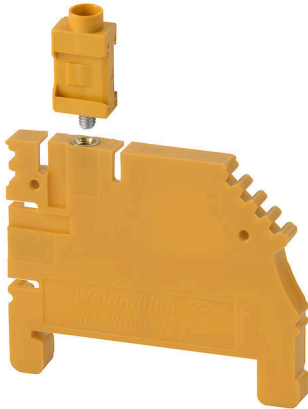

WBB WDU1.5/BL...**Weidmüller Interface GmbH & Co. KG**

Klingenbergstraße 26

D-32758 Detmold

Germany

www.weidmueller.com

Product image

We offer a broad portfolio of mounting support for easy handling and supplementation of our products. From various tools to insulating sleeves and various screws, our components are matched to each other down to the last detail and thus facilitate assembly in compliance with the respective standards and protective regulations.

General ordering data

Version	Partition plate (terminal), orange, Height: 45.4 mm, Width: 5 mm, V-2, PA 66
Order No.	1068160000
Type	WBB WDU1.5/BL...
GTIN (EAN)	4008190117191
Qty.	10 items

Technical data

Approvals

ROHS	Conform
------	---------

Dimensions and weights

Depth	36.7 mm	Depth (inches)	1.4449 inch
Height	45.4 mm	Height (inches)	1.7874 inch
Width	5 mm	Width (inches)	0.1968 inch
Net weight	5.8 g		