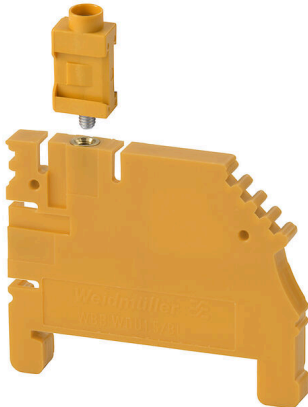

WBB WDU1.5/BL...**Weidmüller Interface GmbH & Co. KG**

Klingenbergstraße 26

D-32758 Detmold

Germany

www.weidmueller.com

Product image

We offer a broad portfolio of mounting support for easy handling and supplementation of our products. From various tools to insulating sleeves and various screws, our components are matched to each other down to the last detail and thus facilitate assembly in compliance with the respective standards and protective regulations.

General ordering data

Version	Partition plate (terminal), orange, Height: 45.4 mm, Width: 5 mm, V-2, PA 66
Order No.	1068160000
Type	WBB WDU1.5/BL...
GTIN (EAN)	4008190117191
Qty.	10 items

Technical data

Approvals

ROHS	Conform
------	---------

Dimensions and weights

Depth	36.7 mm	Depth (inches)	1.4449 inch
Height	45.4 mm	Height (inches)	1.7874 inch
Width	5 mm	Width (inches)	0.1968 inch
Net weight	5.8 g		