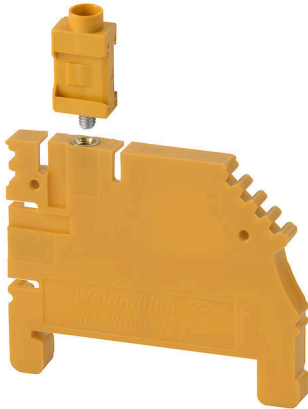

WBB WDU1.5/BL...**Weidmüller Interface GmbH & Co. KG**

Klingenbergstraße 26

D-32758 Detmold

Germany

www.weidmueller.com

Product image

We offer a broad portfolio of mounting support for easy handling and supplementation of our products. From various tools to insulating sleeves and various screws, our components are matched to each other down to the last detail and thus facilitate assembly in compliance with the respective standards and protective regulations.

General ordering data

Version	Partition plate (terminal), orange, Height: 45.4 mm, Width: 5 mm, V-2, PA 66
Order No.	1068160000
Type	WBB WDU1.5/BL...
GTIN (EAN)	4008190117191
Qty.	10 items

WBB WDU1.5/BL...