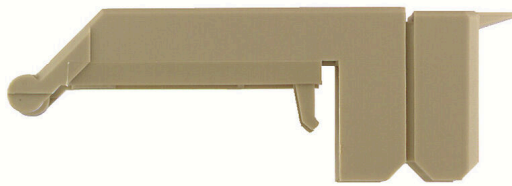

WAH 70 BE

Weidmüller Interface GmbH & Co. KG

Klingenbergstraße 26

D-32758 Detmold

Germany

www.weidmueller.com

Product image

Our systems for touch protection ensure greater safety in your cabinet. They provide protection against electric shock caused by accidental contact with live parts due to operation or faults.

General ordering data

Version	Bolt-type screw terminals, Hood, beige, 31 mm
Order No.	1064560000
Type	WAH 70 BE
GTIN (EAN)	4008190174736
Qty.	20 items