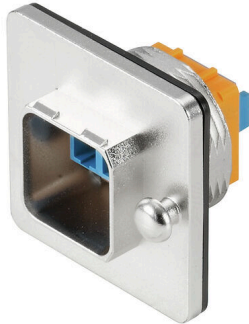

IE-BSC-V14M-LCD-SM-C

Weidmüller Interface GmbH & Co. KG
Klingenbergstraße 26
D-32758 Detmold
Germany

www.weidmueller.com

PushPull plug-in connector set according to IEC
61076-3-117 ver.14 (PROFINET), metal incl. LC insert

General ordering data

Version	Flange FO, IP67, Variant 14 central cable gland, LC Duplex coupling, Singlemode
Order No.	1062620000
Type	IE-BSC-V14M-LCD-SM-C
GTIN (EAN)	4032248813339
Qty.	10 items

Installation cut-out

Type	IE-BP-V14P	Version	
Order No.	1058310000	Flange-mounted housing, protective cap	
GTIN (EAN)	4032248799404		
Qty.	10 ST		