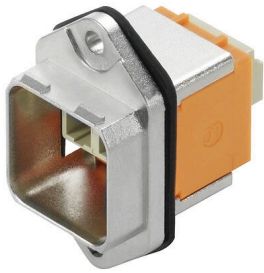

IE-BSS-V14M-LCD-MM-C

Weidmüller Interface GmbH & Co. KG
Klingenbergstraße 26
D-32758 Detmold
Germany

www.weidmueller.com

PushPull plug-in connector set according to IEC
61076-3-117 ver.14 (PROFINET), metal incl. LC insert

General ordering data

Version	Flange FO, IP67, Variant 14 standardized flange, LC Duplex coupling, Multimode
Order No.	1058130000
Type	IE-BSS-V14M-LCD-MM-C
GTIN (EAN)	4032248799244
Qty.	10 items

IE-BSS-V14M-LCD-MM-C

www.weidmueller.com

Accessories

Dust caps

For protecting your devices against dust and dirt.

General ordering data

Type	IE-BP-V14P	Version	
Order No.	1058310000	Flange-mounted housing, protective cap	
GTIN (EAN)	4032248799404		
Qty.	10 ST		