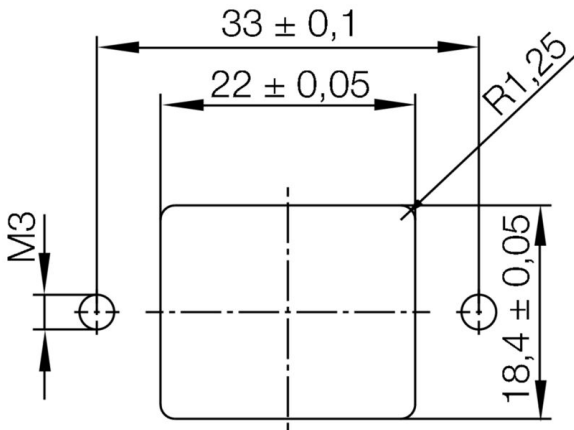

IE-BSS-V14M-LCD-MM-C

Weidmüller Interface GmbH & Co. KG
Klingenbergstraße 26
D-32758 Detmold
Germany

Drawings

www.weidmueller.com

Installation cut-out