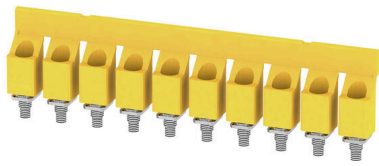

WQV 16/10**Weidmüller Interface GmbH & Co. KG**

Klingenbergstraße 26

D-32758 Detmold

Germany

www.weidmueller.com

Product image

The distribution or multiplication of a potential to adjoining terminal blocks is realized via a cross-connection. Additional wiring effort can be easily avoided. Even if the poles are broken out, contact reliability in the terminal blocks is still ensured. Our portfolio offers pluggable and screwable cross-connection systems for modular terminal blocks.

General ordering data

Version	Cross-connector (terminal), when screwed in, yellow, 101 A, Number of poles: 10, Pitch in mm (P): 11.90, Insulated: Yes, Width: 10.4 mm
Order No.	1053360000
Type	WQV 16/10
GTIN (EAN)	4008190010836
Qty.	10 items

Dimensions

Pitch in mm (P)	11.90 mm
-----------------	----------

General

Number of poles	10	Installation advice	Direct mounting
-----------------	----	---------------------	-----------------

Rating data

Rated voltage	400 V	Nominal current	101 A
---------------	-------	-----------------	-------