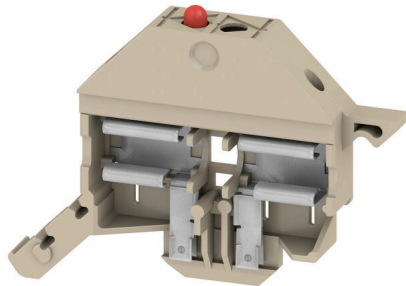

TNHE WSI6 60-150V DC/AC

Weidmüller Interface GmbH & Co. KG
Klingenbergstraße 26
D-32758 Detmold
Germany

www.weidmueller.com

The fuse holder SIHA quickly turns a disconnect terminal into a fuse terminal: simply remove the disconnect lever and attach the fuse unit.

General ordering data

Version	W-Series, Isolating lever
Order No.	1035500000
Type	TNHE WSI6 60-150V DC/AC
GTIN (EAN)	4008 190205539
Qty.	50 items
Delivery status	This article will no longer be available in the future.
Available until	2025-12-31T00:00:00+01:00