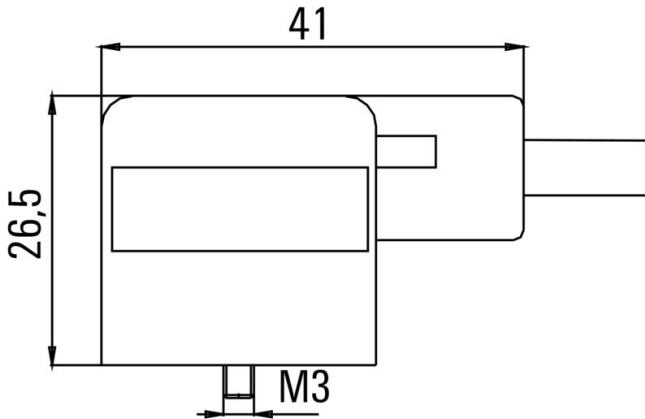

Net weight 125 g

Environmental Product Compliance

RoHS Compliance Status Compliant
 REACH SVHC Lead 7439-92-1
 SCIP e8d8af70-4c85-4483-bc8c-9bc5b598e2a9

Technical specifications for cable

Cable length	3 m	Sheathing colour	black
Suitable for cable carriers	Yes	Core cross-section	0.5 mm ²
Halogen	No	Sheath material	PUR
Temperature range, stationary	-50...80 °C	Temperature range, moving	-25...80 °C
Number of poles	3	Outside diameter	4.6 mm ± 0.2 mm

General technical data

Coding	Design A (18 mm), M8 = none	Connection thread	M8
Contact surface	tinned	LED	Yes
Version	90°; plug - valve plug	Contact material	CuZn
Nominal voltage	24 V	Nominal current	4 A
Protection degree	IP67, when screwed in	Threaded ring material	Brass, nickel-plated
All valve plugs are fitted with protective circuits	Suppressor diode	Temperature range of housing	-25...+80 °C

www.weidmueller.com

Drawings

Dimensioned drawing

Dimensioned drawing

Pole scheme

Pole scheme

Wiring diagram