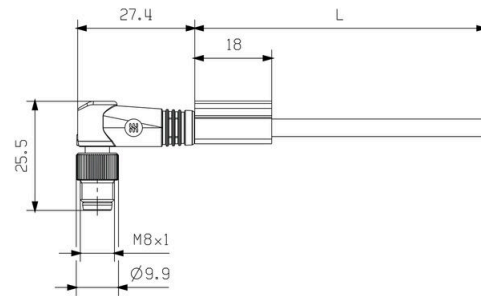

Net weight 125 g

Environmental Product Compliance

RoHS Compliance Status Compliant
 REACH SVHC Lead 7439-92-1
 SCIP e8d8af70-4c85-4483-bc8c-9bc5b598e2a9

Technical specifications for cable

Cable length	3 m	Sheathing colour	black
Suitable for cable carriers	Yes	Core cross-section	0.5 mm ²
Halogen	No	Sheath material	PUR
Temperature range, stationary	-50...80 °C	Temperature range, moving	-25...80 °C
Number of poles	3	Outside diameter	4.6 mm ± 0.2 mm

General technical data

Coding	Design A (18 mm), M8 = none	Connection thread	M8
Contact surface	tinned	LED	Yes
Version	90°; plug - valve plug	Contact material	CuZn
Nominal voltage	24 V	Nominal current	4 A
Protection degree	IP67, when screwed in	Threaded ring material	Brass, nickel-plated
All valve plugs are fitted with protective circuits	Suppressor diode	Temperature range of housing	-25...+80 °C

www.weidmueller.com

Drawings

Dimensioned drawing

Dimensioned drawing

Pole scheme

Pole scheme

Wiring diagram