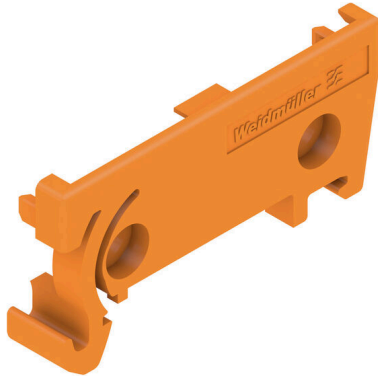

**AP 45/RE OR 1665****Weidmüller Interface GmbH & Co. KG**Klingenbergstraße 26  
D-32758 Detmold  
Germany

www.weidmueller.com

The RS 100 Profi offers you a flexible solution for your mounting needs, as both DIN rail mounting and wall mounting are possible. This versatility facilitates integration into different environments and applications. The housing can be used for the Eurocard PCB standard. The profile can be cut to size so that you can adapt it precisely to your specific requirements. For particularly heavy components, additional locking feet can be used to improve stability and thus increase the safety of your installation.

Another practical feature is the option of using a cover profile to protect large components.

**General ordering data**

Version	End plate, RS 45 orange, End plate DIN mounting rail right, Width: 8 mm
Order No.	<a href="#">1011600000</a>
Type	AP 45/RE OR 1665
GTIN (EAN)	4032248723560
Qty.	20 items