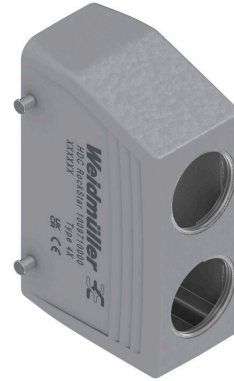

HDC 64D TOBU 2M32G

Weidmüller Interface GmbH & Co. KG
Klingenbergstraße 26
D-32758 Detmold
Germany

Drawings

www.weidmueller.com