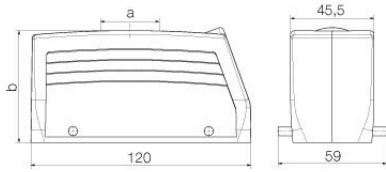

HDC 64D TOBU 2M32G

Weidmüller Interface GmbH & Co. KG
Klingenbergstraße 26
D-32758 Detmold
Germany

Drawings

www.weidmueller.com