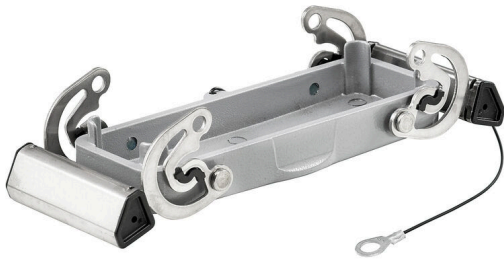

HDC 24B DODQ 2QB

Weidmüller Interface GmbH & Co. KG

Klingenbergstraße 26

D-32758 Detmold

Germany

www.weidmueller.com

The special die-cast alloy and the multi-layered surface sealing provide complete protection for the HDC housings.

The cleverly designed interlock system is manufactured from stainless steel. This guarantees a long lifespan with high resistance to corrosion and impact.

The housing interlock system provides integrated safety. Our unique, patented spring system provides the housing interlock with a secure grip and prevents accidental opening.

The laser marking allows for easy and quick identification. Each housing is permanently labelled with a laser marking so that each product can be quickly designated and positioned.

Weidmüller RockStar® IP 65 / NEMA Type 4X housings - your first choice for industrial housings with IP 65 protection.

General ordering data

Version	HDC enclosures, Installation size: 8, Protection degree: IP65, in plugged condition, Cover for lower part of housing, Side-locking clamp on upper side, Standard, Size of cable entries: none
Order No.	1009100000
Type	HDC 24B DODQ 2QB
GTIN (EAN)	4032248713844
Qty.	1 items