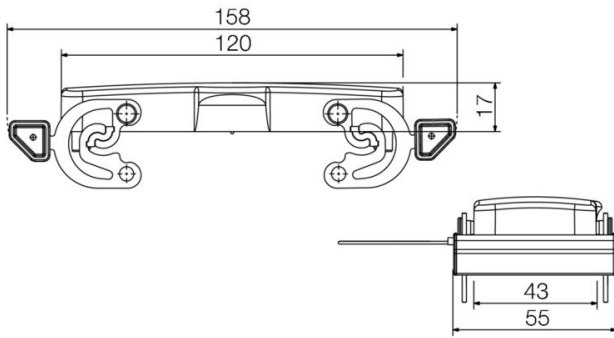

HDC 24B DODQ 2QB

Weidmüller Interface GmbH & Co. KG
Klingenbergstraße 26
D-32758 Detmold
Germany

www.weidmueller.com

Technical data

General data

Surface finish	Powder coating	Protection degree	IP65, in plugged condition

Version

Number of cable glands	0	Size of cable entries	none
Top part/bottom part/lid	Cover	Cover	with cover
Number of cable entry sideways	0	Design of housing	Cover for lower part of housing
Design of locking system	Side-locking clamp on upper side	Design	Standard
Installation size	8	Cable entry	For bases
Type	Cover	Clamp version	Side-locking clamp
Sealing	no sealing	Colour (RAL)	RAL 7035
BG	8	Suitable for ModuPlug®	Yes

Classifications

ETIM 8.0	EC000437	ETIM 9.0	EC000437
ETIM 10.0	EC000437	ECLASS 14.0	27-44-02-02
ECLASS 15.0	27-44-02-02		

HDC 24B DODQ 2QB

Weidmüller Interface GmbH & Co. KG
Klingenbergstraße 26
D-32758 Detmold
Germany

Drawings

www.weidmueller.com