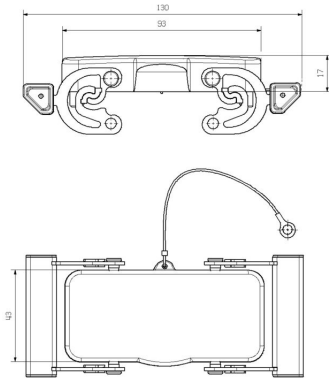

HDC 16B DODQ 2QB

Weidmüller Interface GmbH & Co. KG
Klingenbergstraße 26
D-32758 Detmold
Germany

www.weidmueller.com

Technical data

General data

UL 94 flammability rating	None	Surface finish	Powder coating
Protection degree	IP65, in plugged condition		

Version

Number of cable glands	0	Size of cable entries	none
Top part/bottom part/lid	Cover	Cover	with cover
Number of cable entry sideways	0	Design of housing	Cover for lower part of housing
Design of locking system	Side-locking clamp on upper side	Design	Standard
Installation size	6	Cable entry	For bases
Type	Cover	Clamp version	Side-locking clamp
Sealing	no sealing	Colour (RAL)	RAL 7035
BG	6	Suitable for ModuPlug®	Yes

Classifications

ETIM 8.0	EC000437	ETIM 9.0	EC000437
ETIM 10.0	EC000437	ECLASS 14.0	27-44-02-02
ECLASS 15.0	27-44-02-02		

HDC 16B DODQ 2QB

Weidmüller Interface GmbH & Co. KG
Klingenbergstraße 26
D-32758 Detmold
Germany

Drawings

www.weidmueller.com