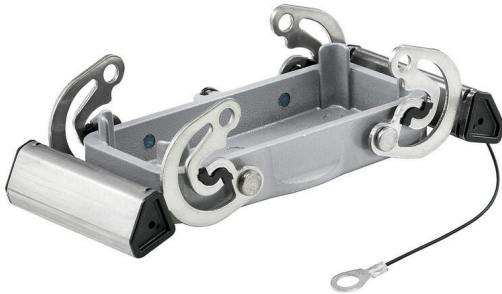

HDC 16B DODQ 2QB

Weidmüller Interface GmbH & Co. KG

Klingenbergstraße 26

D-32758 Detmold

Germany

www.weidmueller.com

The special die-cast alloy and the multi-layered surface sealing provide complete protection for the HDC housings.

The cleverly designed interlock system is manufactured from stainless steel. This guarantees a long lifespan with high resistance to corrosion and impact.

The housing interlock system provides integrated safety. Our unique, patented spring system provides the housing interlock with a secure grip and prevents accidental opening.

The laser marking allows for easy and quick identification. Each housing is permanently labelled with a laser marking so that each product can be quickly designated and positioned.

Weidmüller RockStar® IP 65 / NEMA Type 4X housings - your first choice for industrial housings with IP 65 protection.

General ordering data

Version	HDC enclosures, Installation size: 6, Protection degree: IP65, in plugged condition, Cover for lower part of housing, Side-locking clamp on upper side, Standard, Size of cable entries: none
Order No.	1009090000
Type	HDC 16B DODQ 2QB
GTIN (EAN)	4032248713837
Qty.	1 items