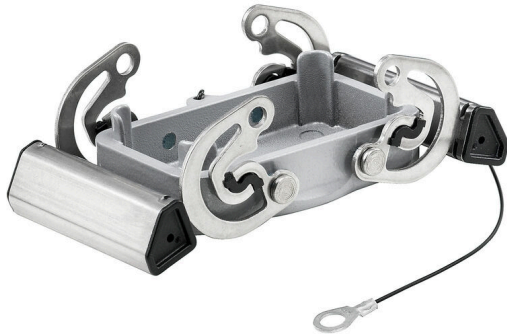

HDC 10B DODQ 2QB

Weidmüller Interface GmbH & Co. KG

Klingenbergstraße 26

D-32758 Detmold

Germany

www.weidmueller.com

The special die-cast alloy and the multi-layered surface sealing provide complete protection for the HDC housings.

The cleverly designed interlock system is manufactured from stainless steel. This guarantees a long lifespan with high resistance to corrosion and impact.

The housing interlock system provides integrated safety. Our unique, patented spring system provides the housing interlock with a secure grip and prevents accidental opening.

The laser marking allows for easy and quick identification. Each housing is permanently labelled with a laser marking so that each product can be quickly designated and positioned.

Weidmüller RockStar® IP 65 / NEMA Type 4X housings - your first choice for industrial housings with IP 65 protection.

General data

UL 94 flammability rating	None	Housing main material	diecast aluminium
Surface finish	Powder coating	Protection degree	IP65, in plugged condition
EMC housings	No		

Version

Number of cable glands	0	Size of cable entries	none
Top part/bottom part/lid	Cover	Cover	with cover
Number of cable entry sideways	0	Design of housing	Cover for lower part of housing
Design of locking system	Side-locking clamp on upper side	Design	Standard
Installation size	4	Cable entry	For bases
Type	Cover	Sealing	no sealing
Colour (RAL)	RAL 7001	BG	4
Suitable for ModuPlug®	Yes		