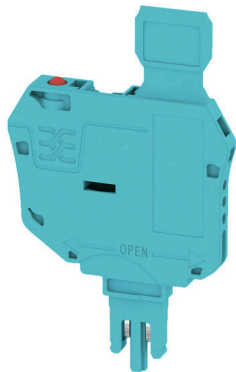

**SIHA 3/G20/LD 10-36V BL**

**Weidmüller Interface GmbH & Co. KG**  
Klingenbergstraße 26  
D-32758 Detmold  
Germany

www.weidmueller.com

**Product image**

The fuse holder SIHA quickly turns a disconnect terminal into a fuse terminal: simply remove the disconnect lever and attach the fuse unit.

**General ordering data**

Version	Fuse holder for feed-through modular terminal, blue, 2.31 A, pluggable, V-0, Wemid
Order No.	<a href="#">1005250000</a>
Type	SIHA 3/G20/LD 10-36V BL
GTIN (EAN)	4032248712038
Qty.	25 items