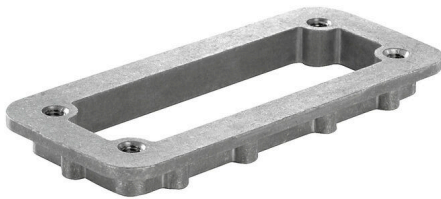

HDC 24B XXL MOUNT FRAME

Weidmüller Interface GmbH & Co. KG

Klingenbergstraße 26

D-32758 Detmold

Germany

www.weidmueller.com

The new RockStar® enclosures are resistant to seawater and offer a high degree of shock resistance, meet IP 68 and IP 69K, and have been developed for use under extreme environmental conditions and designed for the high vibration requirements acc. to DIN EN 61373 cat. 2 (bogie). As such, this housing family is ideally suited for fault- and maintenance-free operation of heavy-duty connectors in transport and traffic engineering as well as in power engineering and in applications with extreme requirements. During development, measures were also implemented to make the enclosures extremely EMC-resistant.

General ordering data

Version	HDC enclosures, Installation size: 8, Protection degree: IP66, IP68, in plugged condition, Counter frame, Clamping yoke connection, Standard, Size of cable entries: none
Order No.	1003470000
Type	HDC 24B XXL MOUNT FRAME
GTIN (EAN)	4032248699810
Qty.	1 items

Depth	156 mm	Depth (inches)	6.1417 inch
Height	12 mm	Height (inches)	0.4724 inch
Width	58 mm	Width (inches)	2.2835 inch
Mounting dimension - height	32 mm	Mounting dimension - width	130 mm
Net weight	88 g		

Temperatures

Limit temperature -50 °C ... 125 °C

Environmental Product Compliance

RoHS Compliance Status Compliant without exemption
 REACH SVHC No SVHC above 0.1 wt%

Dimensions

Hole pitch length A2	130 mm	Cable entry	No
Total length housing	156 mm	Height of housing B	12 mm