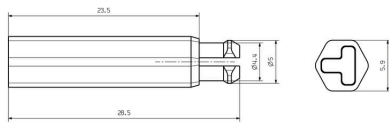

Drawings

Drawing

Coding scheme