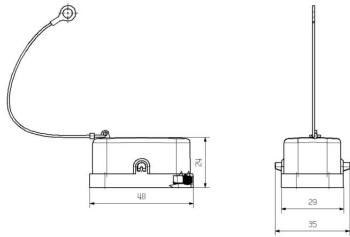

HDC HQP DMD 2BO

Weidmüller Interface GmbH & Co. KG
Klingenbergstraße 26
D-32758 Detmold
Germany

Drawings

www.weidmueller.com