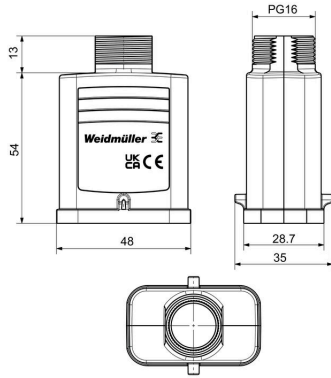

HDC HQP TOLU 1PG16

Weidmüller Interface GmbH & Co. KG
Klingenbergstraße 26
D-32758 Detmold
Germany

Drawings

www.weidmueller.com

Drawing