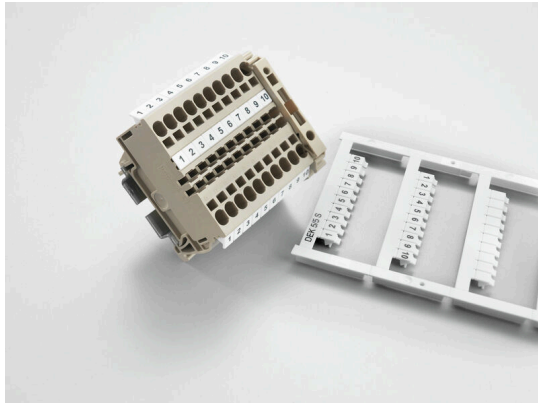

DEK 5 FWZ 11-20

Weidmüller Interface GmbH & Co. KG

Klingenbergstraße 26

D-32758 Detmold

Germany

www.weidmueller.com

Similar to illustration

The dekafix (DEK) marker is the universal marker for all conductor and plug-in connectors as well as for electronic sub-assemblies. The system is ideal for short number sequences and covers a large range of ready-printed markers. Strips for fast installation in one work step. The printing is easy to read, rich in contrast, and is available in five widths.

- Large range of ready-to-use markers
- Strips for fast installation
- Terminal markers, suitable for all Weidmüller cable connectors
- Available as blank cards, MultiCard or as cards with standard printing

General ordering data

Version	Dekafix, Terminal marker, 5 x 5 mm, Pitch in mm (P): 5.00 Weidmueller, white
Order No.	0523060011
Type	DEK 5 FWZ 11-20
GTIN (EAN)	4008190112219
Qty.	500 items

Technical data

Approvals

ROHS Conform

Dimensions and weights

Height	5 mm	Height (inches)	0.1968 inch
Width	5 mm	Width (inches)	0.1968 inch
Net weight	0.01 g		

Temperatures

Operating temperature range -40...100 °C

Environmental Product Compliance