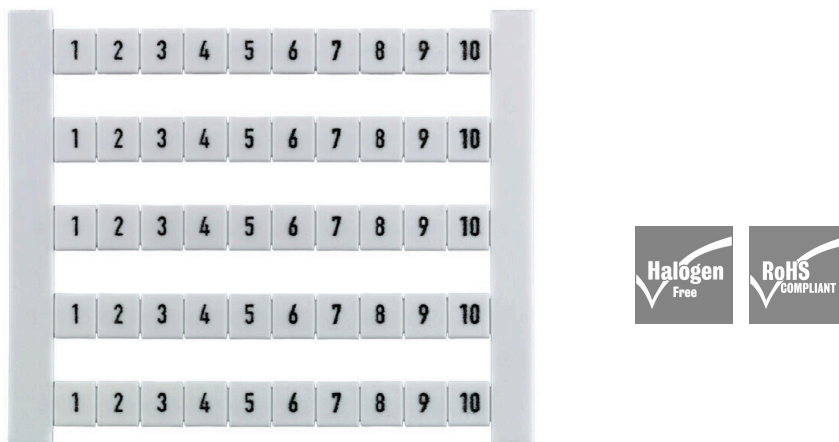

DEK 5 FW 151-200

Weidmüller Interface GmbH & Co. KG

Klingenbergstraße 26
D-32758 Detmold
Germany

www.weidmueller.com

The dekafix (DEK) marker is the universal marker for all conductor and plug-in connectors as well as for electronic sub-assemblies. The system is ideal for short number sequences and covers a large range of ready-printed markers. Strips for fast installation in one work step. The printing is easy to read, rich in contrast, and is available in five widths.

- Large range of ready-to-use markers
- Strips for fast installation
- Terminal markers, suitable for all Weidmüller cable connectors
- Available as blank cards, MultiCard or as cards with standard printing

General ordering data

Version	Dekafix, Terminal marker, 5 x 5 mm, Pitch in mm (P): 5.00 Weidmueller, white
Order No.	0473460151
Type	DEK 5 FW 151-200
GTIN (EAN)	4008 190062958
Qty.	500 items

Technical data

Approvals

ROHS Conform

Dimensions and weights

Height	5 mm	Height (inches)	0.1968 inch
Width	5 mm	Width (inches)	0.1968 inch
Net weight	0.04 g		

Temperatures

Operating temperature range -40...100 °C

Environmental Product Compliance