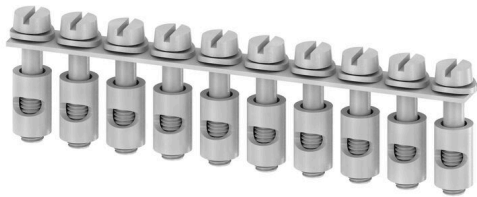

Q 10 SAK2.5

Weidmüller Interface GmbH & Co. KG

Klingenbergstraße 26

D-32758 Detmold

Germany

www.weidmueller.com

The distribution or multiplication of a potential to adjoining terminal blocks is realized via a cross-connection. Additional wiring effort can be easily avoided. Even if the poles are broken out, contact reliability in the terminal blocks is still ensured. Our portfolio offers pluggable and screwable cross-connection systems for modular terminal blocks.

General ordering data

Version	Cross-connector (terminal), when screwed in, grey, 24 A, Number of poles: 10, Pitch in mm (P): 6.00, Insulated: No, Width: 60.6 mm
Order No.	0368700000
Type	Q 10 SAK2.5
GTIN (EAN)	4008190107796
Qty.	20 items

Q 10 SAK2.5

Weidmüller Interface GmbH & Co. KG
 Klingenbergstraße 26
 D-32758 Detmold
 Germany

www.weidmueller.com

Technical data

Approvals

ROHS	Conform
------	---------

Dimensions and weights

Depth	20.5 mm	Depth (inches)	0.8071 inch
Height	6 mm	Height (inches)	0.2362 inch
Width	60.6 mm	Width (inches)	2.3858 inch
Net weight	17.5 g		

Type of fixing	when screwed in	Installation advice	Direct mounting
Explosion-tested version	No		

Dimensions

Pitch in mm (P)	6.00 mm
-----------------	---------

General

Number of poles	10	Installation advice	Direct mounting
-----------------	----	---------------------	-----------------