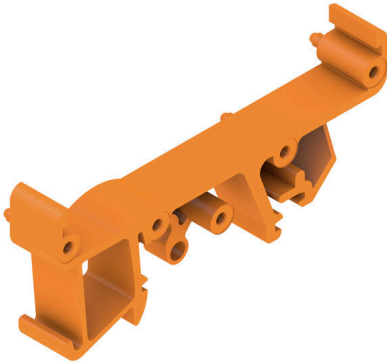

**RF RS 70 MI/A6 OR****Weidmüller Interface GmbH & Co. KG**Klingenbergstraße 26  
D-32758 Detmold  
Germany

www.weidmueller.com

The RS 70 profile is a pluggable, modular system for the mounting rail that can be flexibly extended to the required length. It consists of intermediate sections in various lengths. Optionally with or without snap-in foot, as well as end plates with integrated marking option. The PCB is inserted from the side, while the permanently integrated latching feet enable stable fastening.

**General ordering data**

Version	Clip-in foot, RS 70 orange, Intermediate part, Clip-in foot, Width: 13.7 mm
Order No.	<a href="#">0213760000</a>
Type	RF RS 70 MI/A6 OR
GTIN (EAN)	4008190148850
Qty.	20 items