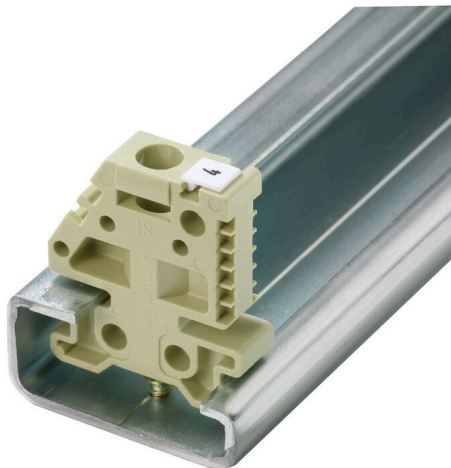

EWK 1**Weidmüller Interface GmbH & Co. KG**

Klingenbergstraße 26

D-32758 Detmold

Germany

www.weidmueller.com

Product image

Weidmüller's range of products includes end brackets that guarantee a permanent, reliable mounting on the terminal rail and prevent sliding. Versions with and without screws are available. The end brackets include marking options, also for group markers, and also a test plug holder.

General ordering data

Version	End bracket, beige, TS 32, V-0, Wemid, Width: 9 mm, 100 °C
Order No.	0206160000
Type	EWK 1
GTIN (EAN)	4008190080020
Qty.	50 items

EWK 1

Weidmüller Interface GmbH & Co. KG
 Klingenbergstraße 26
 D-32758 Detmold
 Germany

www.weidmueller.com

Technical data

Approvals

ROHS	Conform
------	---------

Dimensions and weights

Depth	31 mm	Depth (inches)	1.2205 inch
Height	27 mm	Height (inches)	1.063 inch
Width	9 mm	Width (inches)	0.3543 inch
Net weight	4.34 g		

Material data

Basic material	Wemid	Colour	beige
UL 94 flammability rating	V-0		

System specifications

Version	For the terminals	Mounting rail	TS 32
---------	-------------------	---------------	-------

Additional technical data