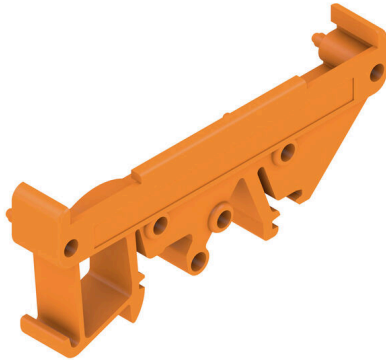

**RF RS 70 RE/A4/O.BEZ OR 1665****Weidmüller Interface GmbH & Co. KG**

Klingenbergstraße 26

D-32758 Detmold

Germany

www.weidmueller.com

The RS 70 profile is a pluggable, modular system for the mounting rail that can be flexibly extended to the required length. It consists of intermediate sections in various lengths. Optionally with or without snap-in foot, as well as end plates with integrated marking option. The PCB is inserted from the side, while the permanently integrated latching feet enable stable fastening.

**General ordering data**

Version	Clip-in foot, RS 70 orange, End plate DIN mounting rail right, Width: 13.7 mm
Order No.	<a href="#">0126260000</a>
Type	RF RS 70 RE/A4/O.BEZ OR 1665
GTIN (EAN)	4008190178772
Qty.	20 items

**Dimensions and weights**

Depth	28.55 mm	Depth (inches)	1.124 inch
Height	70 mm	Height (inches)	2.7559 inch
Height of lowest version	32 mm	Width	13.7 mm
Width (inches)	0.5394 inch	Net weight	5.55 g

**Environmental Product Compliance**