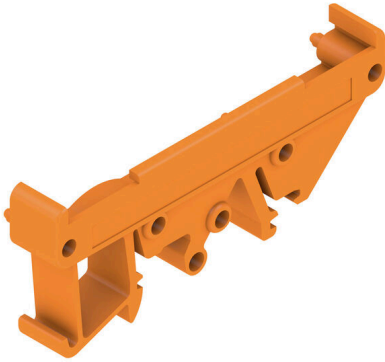

**RF RS 70 RE/A4/O.BEZ OR 1665**

**Weidmüller Interface GmbH & Co. KG**  
Klingenbergstraße 26  
D-32758 Detmold  
Germany

[www.weidmueller.com](http://www.weidmueller.com)

The RS 70 profile is a pluggable, modular system for the mounting rail that can be flexibly extended to the required length. It consists of intermediate sections in various lengths. Optionally with or without snap-in foot, as well as end plates with integrated marking option. The PCB is inserted from the side, while the permanently integrated latching feet enable stable fastening.

**General ordering data**

Version	Clip-in foot, RS 70 orange, End plate DIN mounting rail right, Width: 13.7 mm
Order No.	<a href="#">0126260000</a>
Type	RF RS 70 RE/A4/O.BEZ OR 1665
GTIN (EAN)	4008190178772
Qty.	20 items