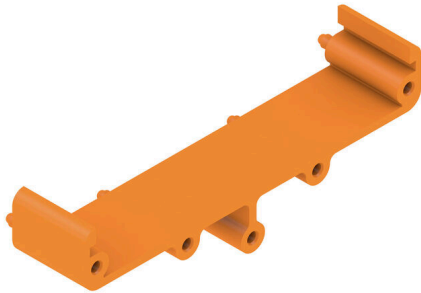

ZW 15 RS OR 1665**Weidmüller Interface GmbH & Co. KG**

Klingenbergstraße 26

D-32758 Detmold

Germany

www.weidmueller.com

The RS 70 profile is a pluggable, modular system for the mounting rail that can be flexibly extended to the required length. It consists of intermediate sections in various lengths. Optionally with or without snap-in foot, as well as end plates with integrated marking option. The PCB is inserted from the side, while the permanently integrated latching feet enable stable fastening.

General ordering data

Version	Intermediate part, RS 70 orange, Intermediate part, Width: 18.7 mm
Order No.	0119860000
Type	ZW 15 RS OR 1665
GTIN (EAN)	4008 190049898
Qty.	20 items

ZW 15 RS OR 1665

Weidmüller Interface GmbH & Co. KG
 Klingenbergstraße 26
 D-32758 Detmold
 Germany

www.weidmueller.com

Technical data

Approvals

ROHS	Conform
------	---------

Dimensions and weights

Depth	20.6 mm	Depth (inches)	0.811 inch
Height	70 mm	Height (inches)	2.7559 inch
Width	18.7 mm	Width (inches)	0.7362 inch
Net weight	3.7 g		