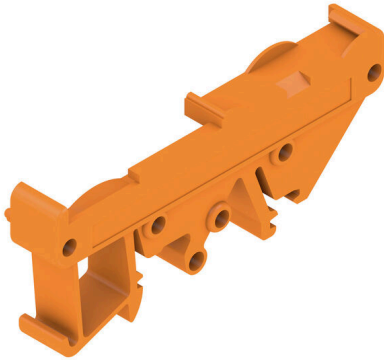

**RF RS 70 RE/A3/M.BEZ OR****Weidmüller Interface GmbH & Co. KG**Klingenbergstraße 26  
D-32758 Detmold  
Germany

www.weidmueller.com

The RS 70 profile is a pluggable, modular system for the mounting rail that can be flexibly extended to the required length. It consists of intermediate sections in various lengths. Optionally with or without snap-in foot, as well as end plates with integrated marking option. The PCB is inserted from the side, while the permanently integrated latching feet enable stable fastening.

**General ordering data**

Version	Clip-in foot, RS 70 orange, End plate DIN mounting rail right, Width: 13.7 mm
Order No.	<a href="#">0119560000</a>
Type	RF RS 70 RE/A3/M.BEZ OR
GTIN (EAN)	4008190087111
Qty.	20 items

**Technical data**

**Approvals**

ROHS	Conform
------	---------

**Dimensions and weights**

Depth	29.2 mm	Depth (inches)	1.1496 inch
Height	70 mm	Height (inches)	2.7559 inch
Height of lowest version	32 mm	Width	13.7 mm
Width (inches)	0.5394 inch	Net weight	6.15 g