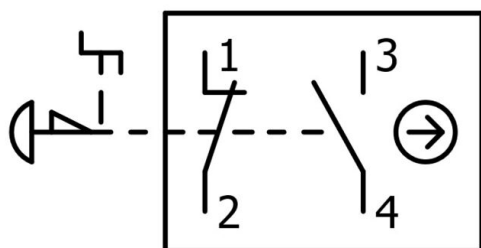

AC SB E 5A 1POL PO 06KV

Weidmüller Interface GmbH & Co. KG
Klingenbergstraße 26
D-32758 Detmold
Germany

图纸

www.weidmueller.com