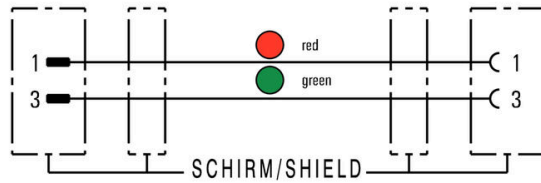

插针分配方案

Pin

Socket

接线图

理想的工具：Screwty® 带扭矩功能

Light, securely screwed-in round plug-in connectors. Screwty set DM / VPE: 1 / Order No.: 1920000000 Adapters: M12, M12 F, M8, M8 F