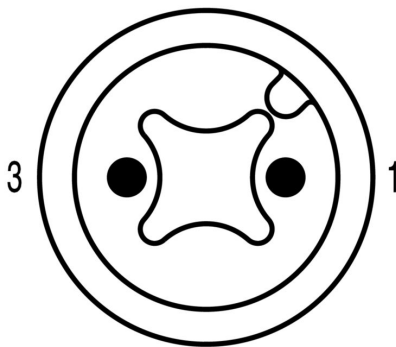

插针分配方案

Pin

Socket

接线图

理想的工具：Screwty® 带扭矩功能

Light, securely screwed-in round plug-in connectors. Screwty set DM / VPE: 1 / Order No.: 1920000000 Adapters: M12, M12 F, M8, M8 F