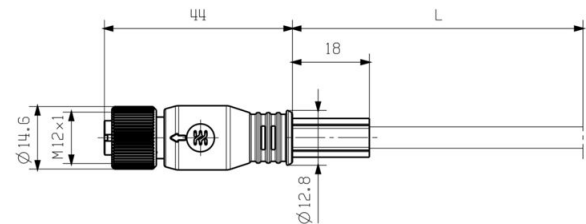

FBCEX PA M12 MA-FM 2M

Weidmüller Interface GmbH & Co. KG
Klingenbergstraße 26
D-32758 Detmold
Germany

图纸

www.weidmueller.com

尺寸图

Male, angled

Straight socket

插针分配方案

插针分配方案

Pin

Socket

接线图

理想的工具：Screwty® 带扭矩功能

Light, securely screwed-in round plug-in connectors. Screwty set DM / VPE: 1 / Order No.: 1920000000 Adapters: M12, M12 F, M8, M8 F