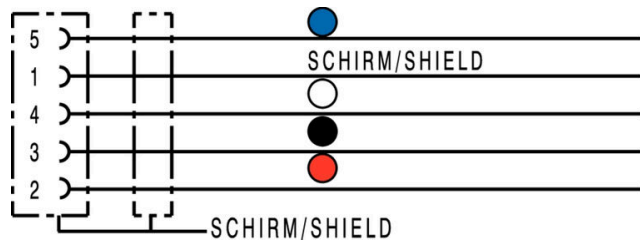

Socket

SAIL-M12WM12W-CD-1.5A

Weidmüller Interface GmbH & Co. KG
Klingenbergstraße 26
D-32758 Detmold
Germany

www.weidmueller.com

图纸

接线图

理想的工具：Screwty® 带扭矩功能

Light, securely screwed-in round plug-in connectors. Screwty set DM / VPE: 1 / Order No.: 1920000000 Adapters: M12, M12 F, M8, M8 F